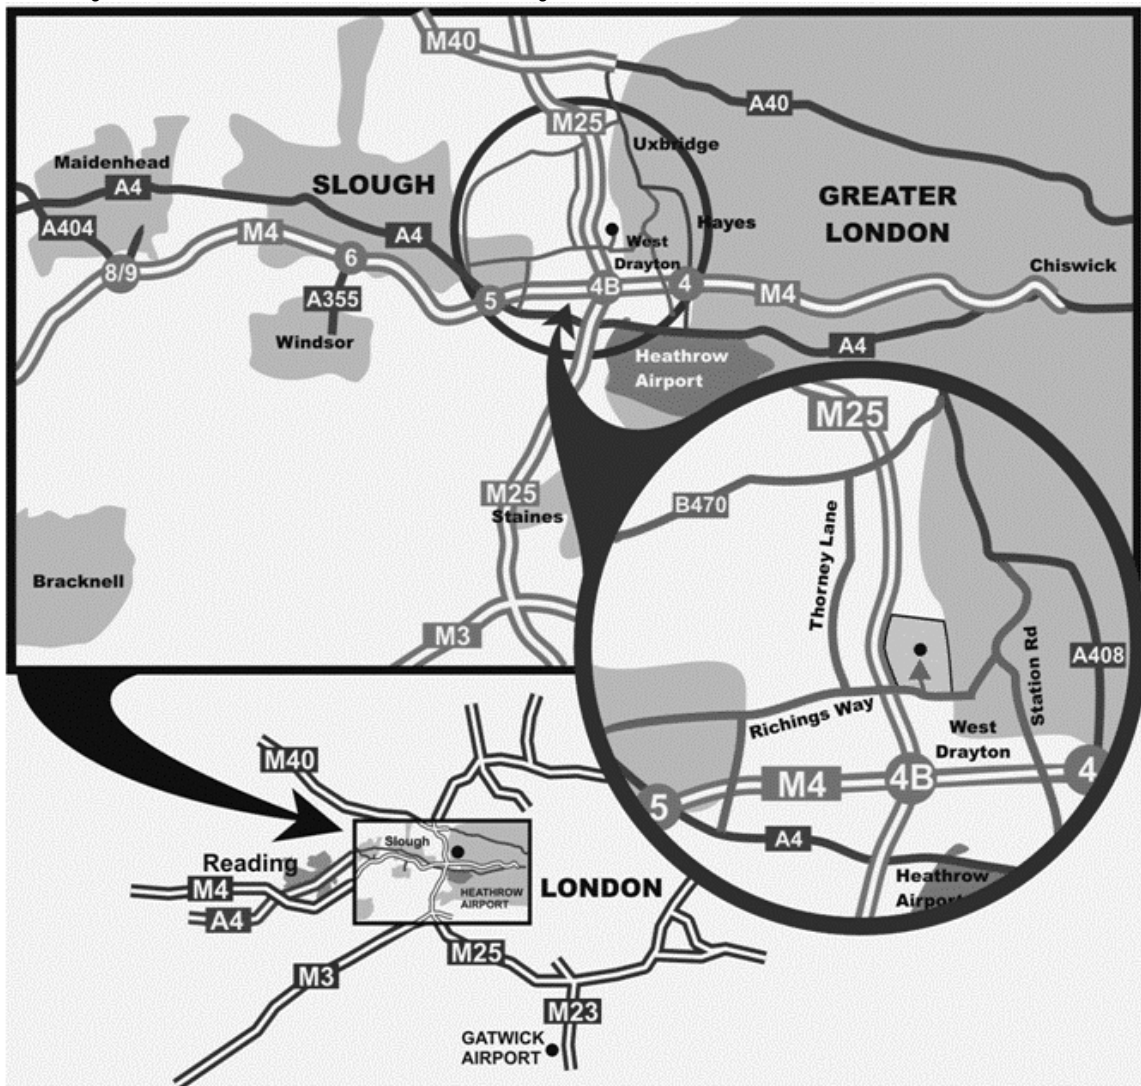

IMPORTANT CHANGE CLUB NIGHT VENUE IS MOVING AS FROM WED 19TH AUGUST 2009

Our new location will be:-

Thorney Park Golf Club Thorney Mill Lane Iver Bucks SL0 9AL

From the M4 Junction 5 (Langley) take the A4 East towards Heathrow, Staines and Hounslow. At traffic lights turn left into Sutton Lane. Follow road and turn right at next set of lights. Proceed to mini roundabout and take right fork into Thorney Mill Road and immediately after driving over bridge of M25, turn left into Thorney Mill Lane.

From the M40 and A40 (Junction 1) take A412 towards Slough, after going over the M25 take the next left turn at the roundabout into Bangors Road North, at the third roundabout turn left into Iver High Street (B470) and then turn right at the next roundabout into Thorney Road North. Follow past the church until you reach the next roundabout and turn left into Thorney Mill Road and immediately after driving over the bridge of the M25 turn left into Thorney Mill Lane.